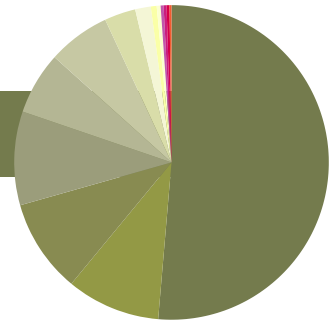

COMMERCIAL MIXES

TECH SHEET

IA DOT NATIVE GRASS SEEDING YT

Native grass and wildflower mix for use on areas designated for native vegetation.

MIX RATIO

- Oats - 32 PLS lbs/acre
- Big Bluestem - 6 PLS lbs/acre
- Indiangrass - 6 PLS lbs/acre
- Little Bluestem - 6 PLS lbs/acre
- Partridge Pea - 4 PLS lbs/acre
- Sideoats Grama - 4 PLS lbs/acre
- Canada Wildrye - 2 PLS lbs/acre
- Switchgrass - 1 PLS lbs/acre
- Pale Purple Coneflower - 0.375 PLS lbs/acre
- Black Eyed Susan - 0.25 PLS lbs/acre
- Butterfly Milkweed - 0.188 PLS lbs/acre
- Grayhead Coneflower - 0.188 PLS lbs/acre
- Ironweed - 0.188 PLS lbs/acre
- New England Aster - 0.125 PLS lbs/acre
- Blue Vervain - 0.031 PLS lbs/acre

*pie chart is based on PLS lbs/acre, all Local Ecotype

AGRONOMICS

Seeding Depth	1/4-1/2 inch
Seeding Rate	63.688 PLS lbs/acre
Package	By the PLS pound