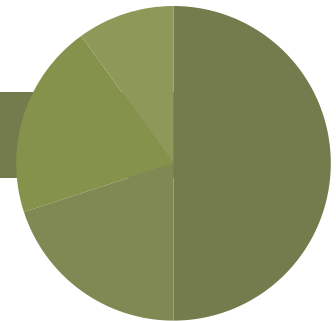

ALFAGRASS

HAYMAKER

- Quality hay production
- Consistently produces in challenging dryland conditions

MIX RATIO

50% Vernal Alfalfa
20% Intermediate Wheatgrass
20% Pubescent Wheatgrass
10% Meadow Brome

AGRONOMICS

Package Size	50 lbs
Seeding Depth	1/4-1/2 inch
Seeding Rate	10-12 lbs/acre
Yield	9
Quality	Average
Longevity	High